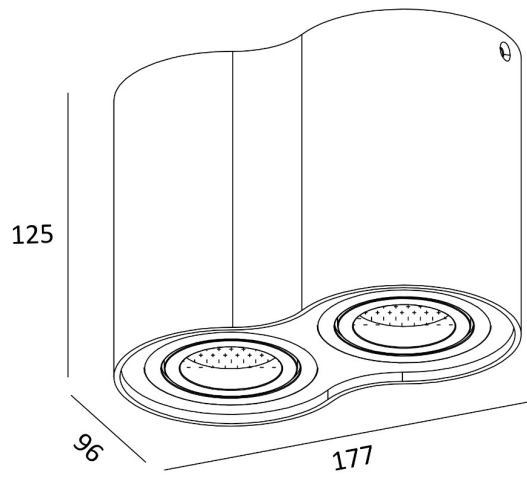

ZUMALINE

Spot RONDOO SL 2 50407-WH

Producent code: 003064-001141
Lamp type: spot
Series: Rondoo SL
Materials: aluminium
Model: RONDOO
Light source type: light bulb
Type of cap: GU10
Colour: white
Energy Class: Od A++ do E
Max power [W]: 2x50
Type of protection [IP]: 20
Tension [V]: 230
Height [cm]: 12,5
Width [cm]: 17,7
Diameter [cm]: 9,6